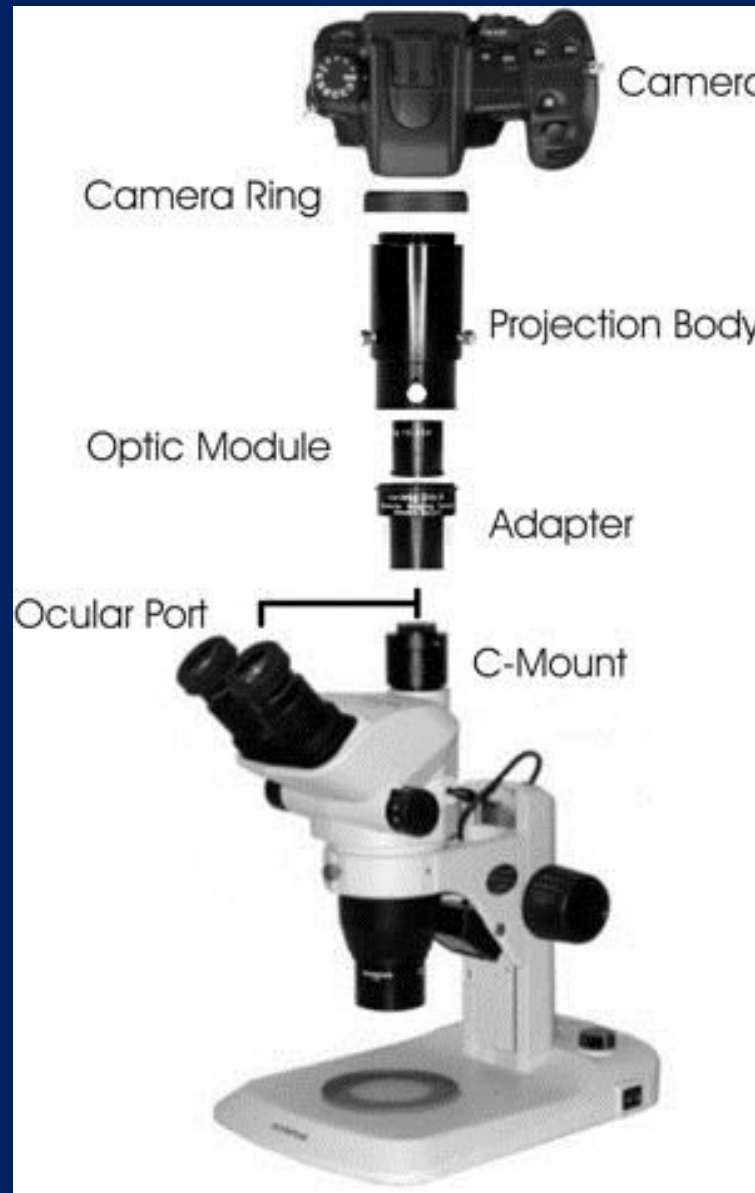

PHOTOMICROGRAPHY

SLR Camera Mounting Accessories

35 Millimeter
SLR Camera

T-Mount
Adapters

Projection
Lens

T-Mount
Adapters

Tube
Adapter

Universal
Microscope
Adapter

Tube
Adapter

Figure

MANUAL PHOTOMICROGRAPHY

CAMERA ATTACHED ON BINOCULAR MICROSCOPE

MICROSCOPE WITH DIGITAL IMAGING SYSTEM

MICROSCOPE WITH DIGITAL IMAGING SYSTEM

MICROSCOPE WITH DIGITAL IMAGING SYSTEM